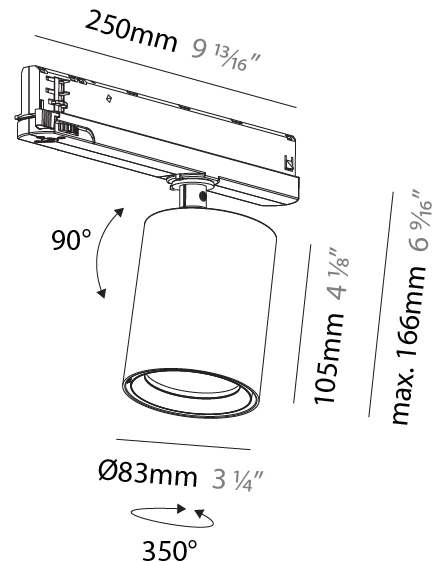

GENERAL

Series: Centriq
Subseries: Centriq In
Brand: Prolicht
Division: Architectural
Mounting Type: Track
Mounting Location: Ceiling
Subcategory: Spots

PHYSICAL

Shape: Cylinder
Diameter (mm): 83
Diameter (in): 3 1/4
Length (mm): 250
Length (in): 9 13/16
Height (mm): 166
Height (in): 6 9/16
Light Distribution: Adjustable / Direct
Weight (kg): 0.87
Fixture Finish: SSR / BKV / CWI / CRY / HAB / UFT / ITA / RUA / FTG / MYG / LOD / PUS / FRO / FUP / KIA / POP / BLS / SPG / MEY / GOH / GUM / CHC / COM / ABZ / JAG / OBR / MOS / ROR
Holder Finish: WHI / BLK
Accent Finish: SSR / BKV / CWI / CRY / HAB / LAG / UFT / ITA / RUA / RUR / MIC / FTG / MYG / TWT / LOD / PUS / FRO / FUP / KIA / POP / BLS / SPG / MEY / GOH / GUM / CHC / COM / ABZ / JAG
Fixture Material: Aluminum

ELECTRICAL

Lamp Type: LED (Zhaga Standard)
Input Wattage (W): 36.2
Total Output Wattage (W): 32.7
Dimming: Non-Dimmable / 0-10V Dimming
Driver Included: Yes
Driver Location: Integrated
Driver Type: Constant Current - 120Vac
Driver Class: Class 2
Input Voltage (V): 120

LED

Number of LEDs: 1
Color Temperature (°K): 2700 / 3000 / 3500 / 4000
Max. Delivered Lumen (lm): 2916 / 3037 / 3166 / 3320
Nominal Lumen (lm): 3471 / 3615 / 3769 / 3952
CRI: >90 CRI
Lamp Life (hrs): 50000

OPTICAL

Reflector°: 20 / 32 / 54
Adjustability: Rotational 350°; Tilt 90°

RATINGS AND CERTIFICATIONS

Certified By: CSA Certified to UL and CSA Standards
IP rating: IP20